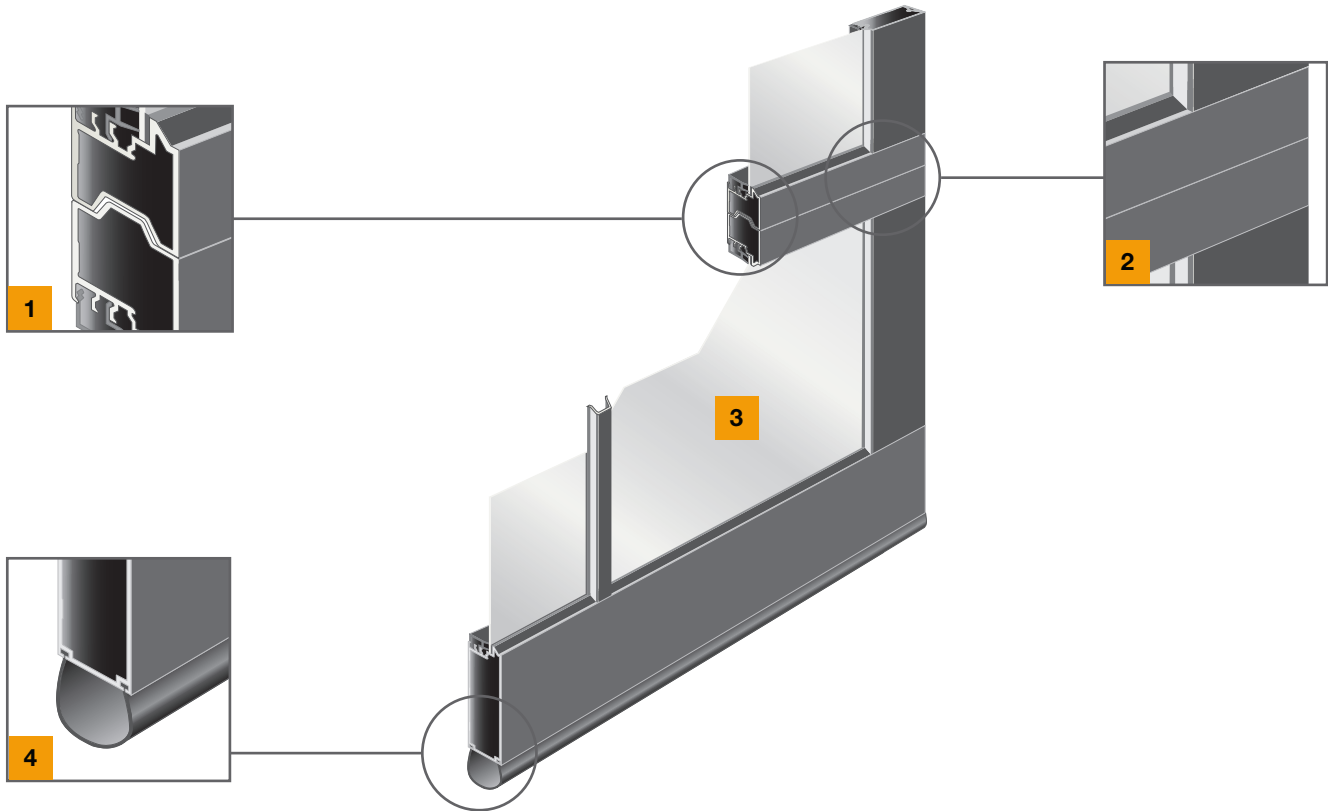

Luma Classic 7400

Panel Features

The Best in Affordable Full View Options

Tongue & Groove Section Joints **1**

Precisely designed section joints with compressible gasket reduce air infiltration and create weather tight seal.