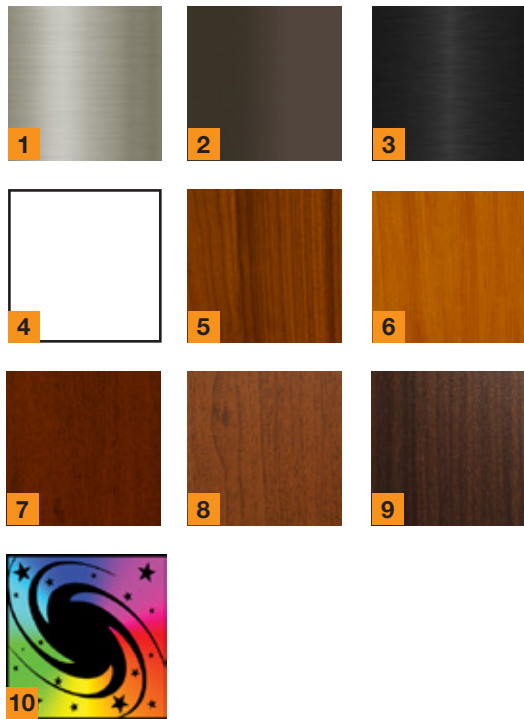

### CHOOSE YOUR PANEL DESIGN.

Panels come in a wide range of different styles allowing you to choose the perfect match for the design of your home.

- 1 MC34-DC
- 2 MC35-DC
- 3 MC36-DC
- 4 MC38-DC
- 5 MC42-DC
- 6 MC44-DC
- 7 MC45-DC
- 8 MC46-DC
- 9 MC48-DC
- 10 MC49-DC
- 11 MC52-DC
- 12 MC54-DC
- 13 MC55-DC
- 14 MC56-DC
- 15 MC58-DC
- 16 MC59-DC

# Modern Classic 7500

Color Options | Glass Options

## Color Options

### CHOOSE YOUR BEST MATCH.

Panels are available in nine standard colors ready for your personal touch to enhance the look of your home.

- 1 Clear Anodized
- 2 Dark Bronze Anodized
- 3 Black Anodized
- 4 White
- 5 Dark Cherry
- 6 Dark Fir
- 7 Mahogany
- 8 Dark Walnut
- 9 Italian Rosewood
- 10 Galaxy Paint (Custom Color)