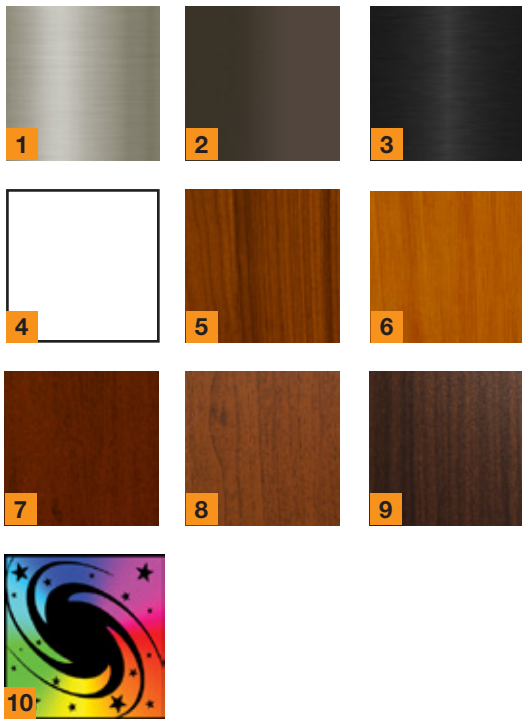

### CHOOSE YOUR PANEL DESIGN.

Panels come in a wide range of different styles allowing you to choose the perfect match for the design of your home.

- 1 MC34-DC
- 2 MC35-DC
- 3 MC36-DC
- 4 MC38-DC
- 5 MC42-DC
- 6 MC44-DC
- 7 MC45-DC
- 8 MC46-DC
- 9 MC48-DC
- 10 MC49-DC
- 11 MC52-DC
- 12 MC54-DC
- 13 MC55-DC
- 14 MC56-DC
- 15 MC58-DC
- 16 MC59-DC

## Color Options

### CHOOSE YOUR BEST MATCH.

Panels are available in nine standard colors ready for your personal touch to enhance the look of your home.

- 1 Clear Anodized
- 2 Dark Bronze Anodized
- 3 Black Anodized
- 4 White
- 5 Dark Cherry
- 6 Dark Fir
- 7 Mahogany
- 8 Dark Walnut
- 9 Italian Rosewood
- 10 Galaxy Paint (Custom Color)